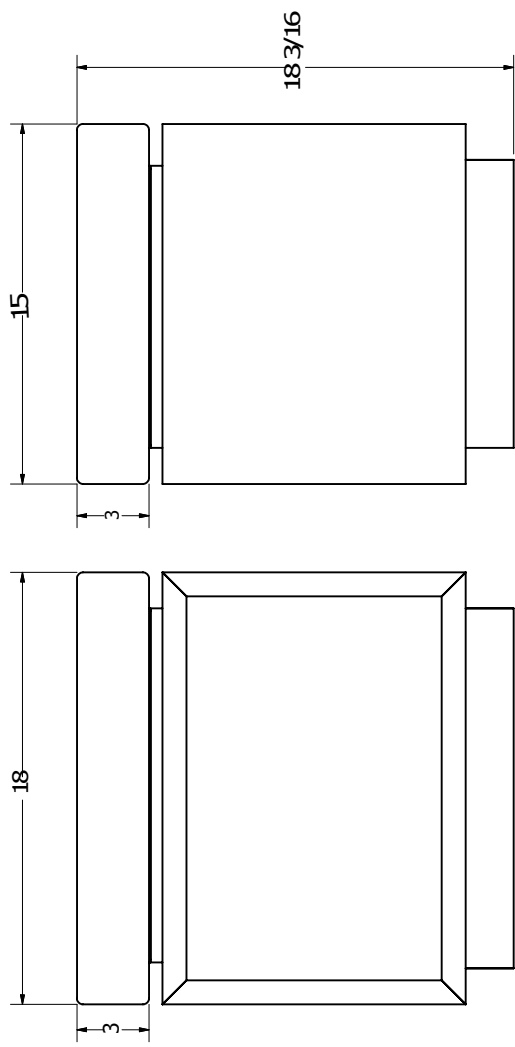

PORCHER®

REMOVEABLE CUSHION FLIPS OVER & BECOMES A TRAY

REMOVEABLE CUSHION

FIXED CUSHION

PERSPECTIVE

* TRAY SOLD SEPERATELY

TETSU CHAIR SYSTEM UNIT

<u>REPLACEMENT PARTS</u>	<u>Hardware included</u>	<u>Recommended Tools</u>
- Removable Cushion / Tray(1) 3" x 15" x 18" Fabric Wrapped	: None	: None
- Glides(4)		

Note:
Tetsu Wood Tray can be purchased separately. It has been designed to nest at the bottom of this Testu Chair Element

**CHAIR SYSTEM UNIT
95070-00**