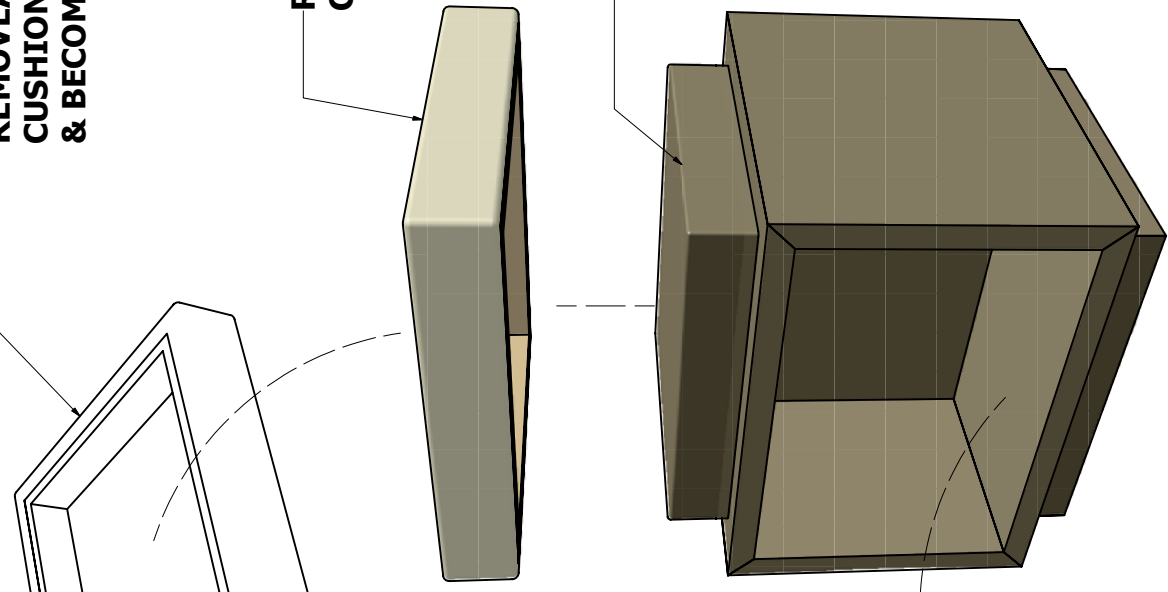

PORCHER®

REMOVEABLE CUSHION FLIPS OVER & BECOMES A TRAY

REMOVEABLE CUSHION

FIXED CUSHION

PERSPECTIVE

* TRAY SOLD SEPERATELY

TETSU CHAIR SYSTEM UNIT

<u>REPLACEMENT PARTS</u>	<u>Hardware included</u>	<u>Recommended Tools</u>
- Removable Cushion / Tray(1) 3" x 15" x 18" Fabric Wrapped	: None	: None
- Glides(4)		

Note:
Tetsu Wood Tray can be purchased separately. It has been designed to nest at the bottom of this Testu Chair Element

**CHAIR SYSTEM UNIT
95070-00**