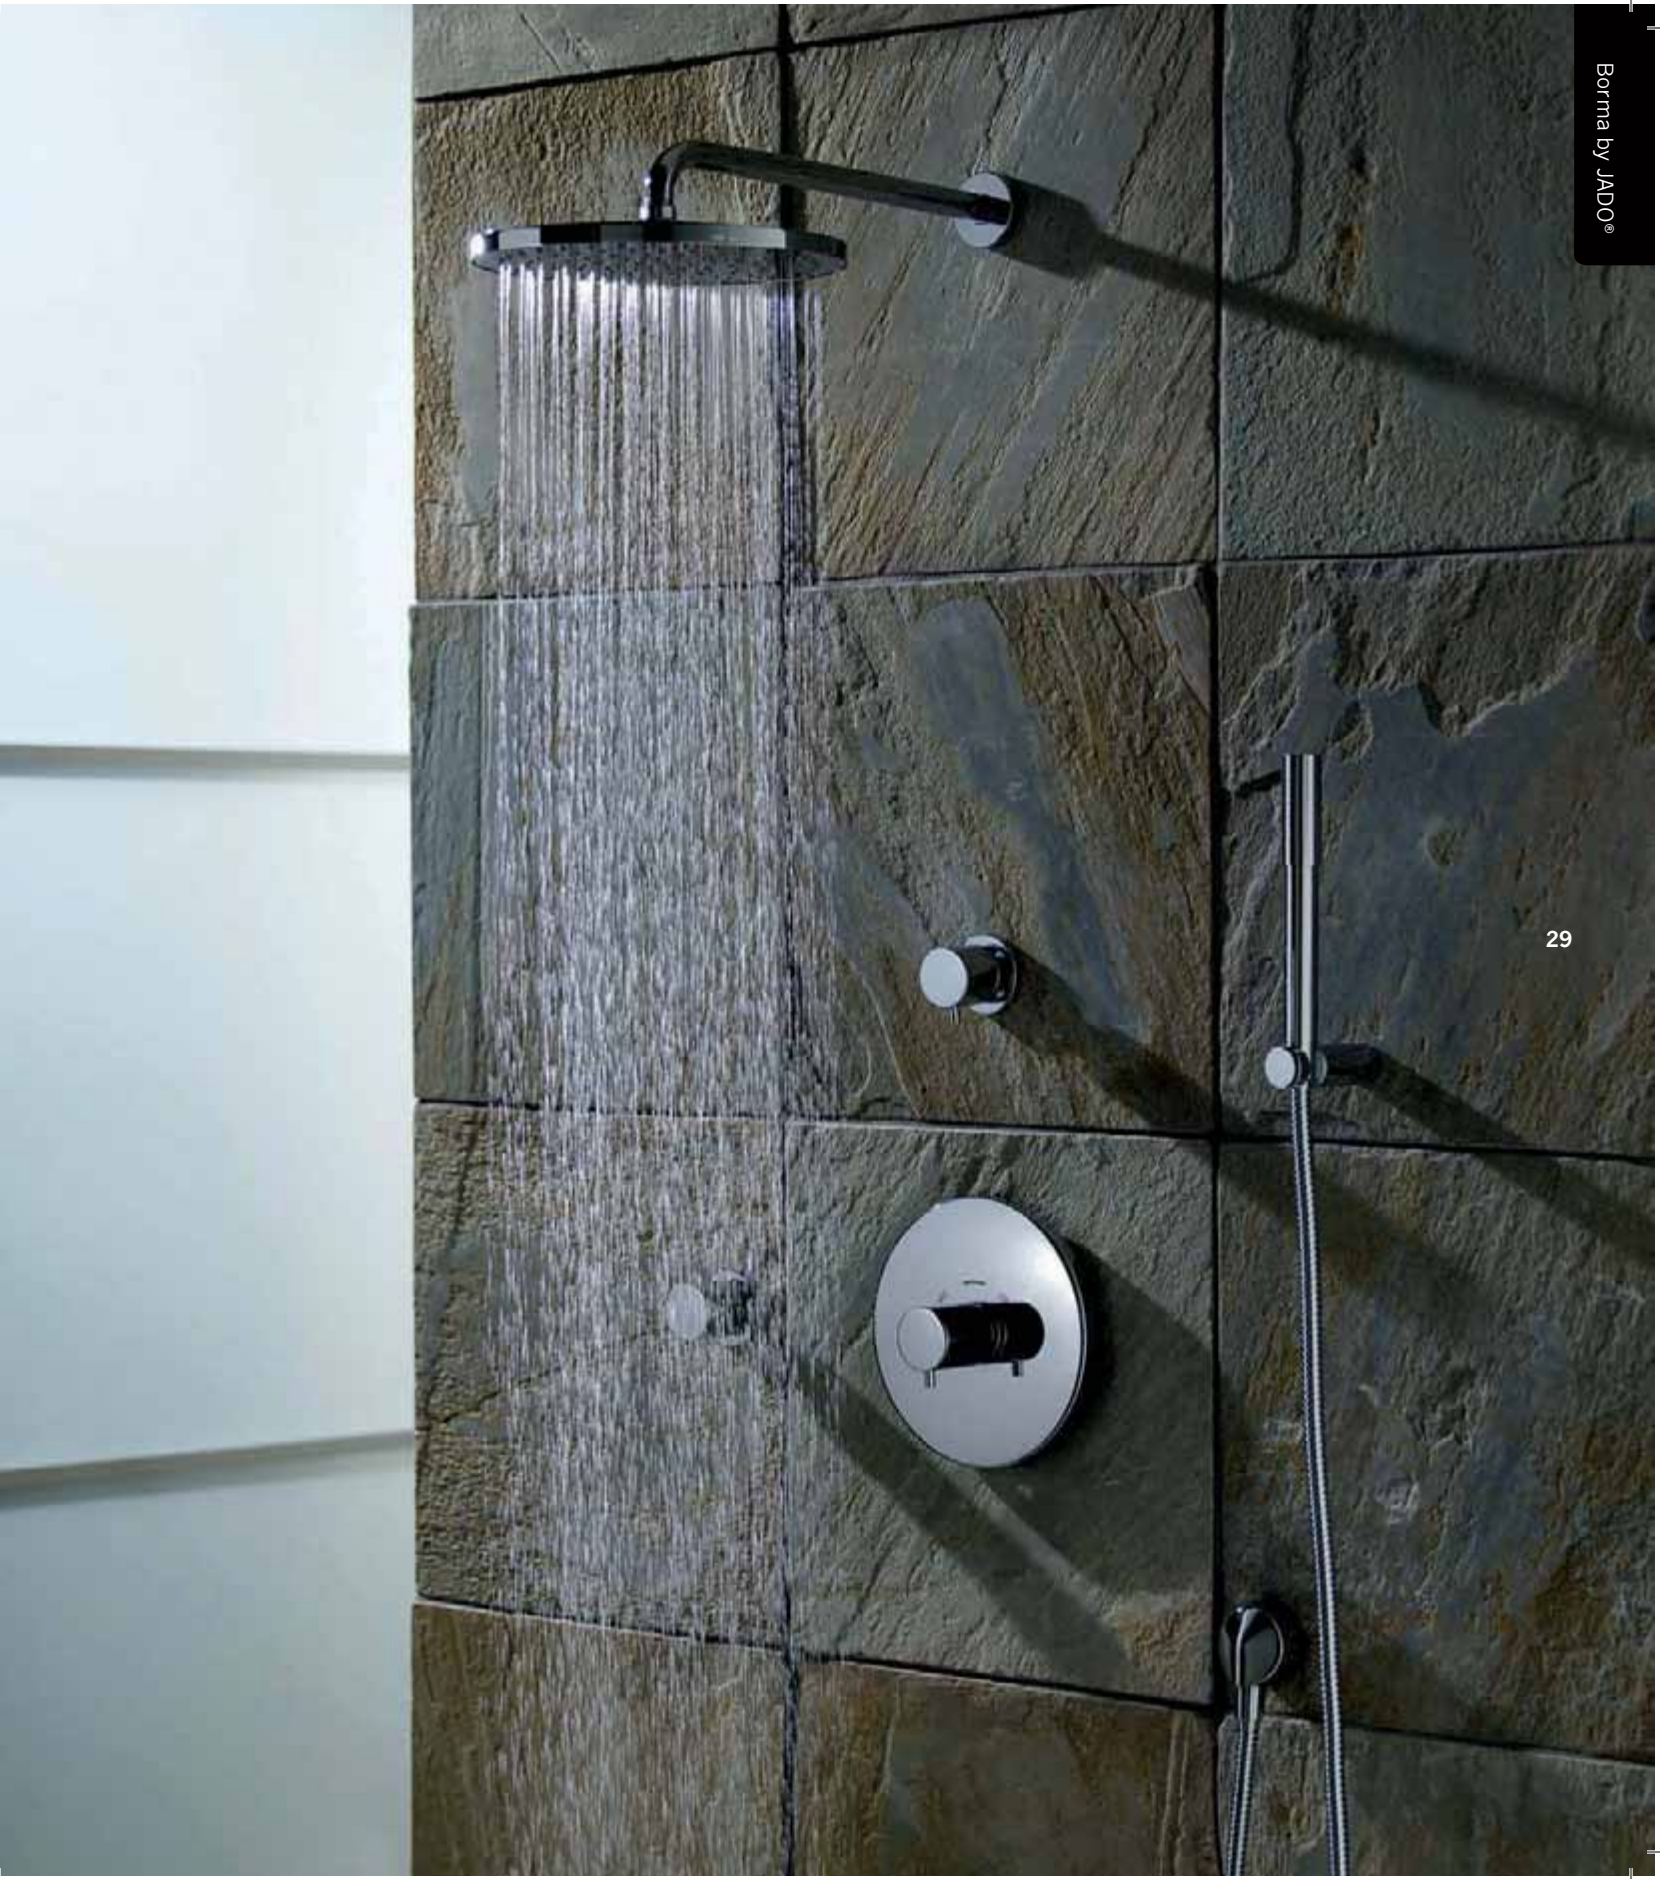

Top: 818 Series towel ring in brushed nickel. **Above left to right:** 818 Series robe hook and tissue holder both in brushed nickel. **Opposite page:** 818 Series thermostatic shower system in brushed nickel.

Above left to right: Borma by JADO tissue holder, robe hook and towel ring all in polished chrome.
Opposite page: Borma by JADO thermostatic shower with hand shower in polished chrome.

30

Above left: Borma by JADO® wall mount faucet in polished chrome. **Above:** Borma by JADO monoblock faucet in polished chrome. **Below left:** Borma by JADO tub filler solution in polished chrome and Tetsu® 5½' Slim freestanding soaking tub. **Right:** Borma by JADO tub filler and hand shower in polished chrome.