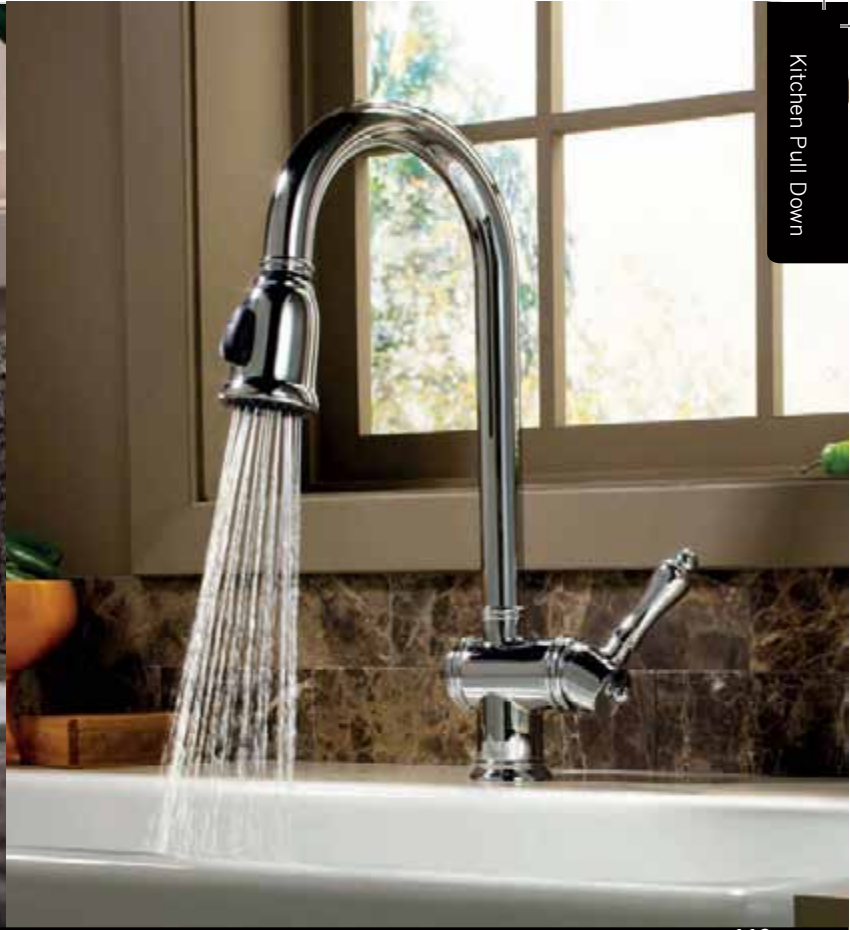

119

The Pull Down Collection of faucets offer added functionality to four of the single lever faucets. The Basil™, Cayenne™, Coriander™ and Victorian each come with a dual function hand spray built into the spout. Each of the sprays works better for different tasks – one is lighter and better for rinsing and one is stronger and better for washing. In every way, these four faucets are built to handle various tasks with convenience and ease and are available in three or four different finishes.

Opposite page: Cayenne pull down kitchen faucet in chrome with 30" fine fire clay farm sink. **Above left:** Coriander pull down kitchen faucet in chrome with 30" fine fire clay farm sink. **Above:** Victorian pull down kitchen faucet in chrome with 30" fine fire clay farm sink. **Left:** Basil pull down kitchen faucet in chrome.