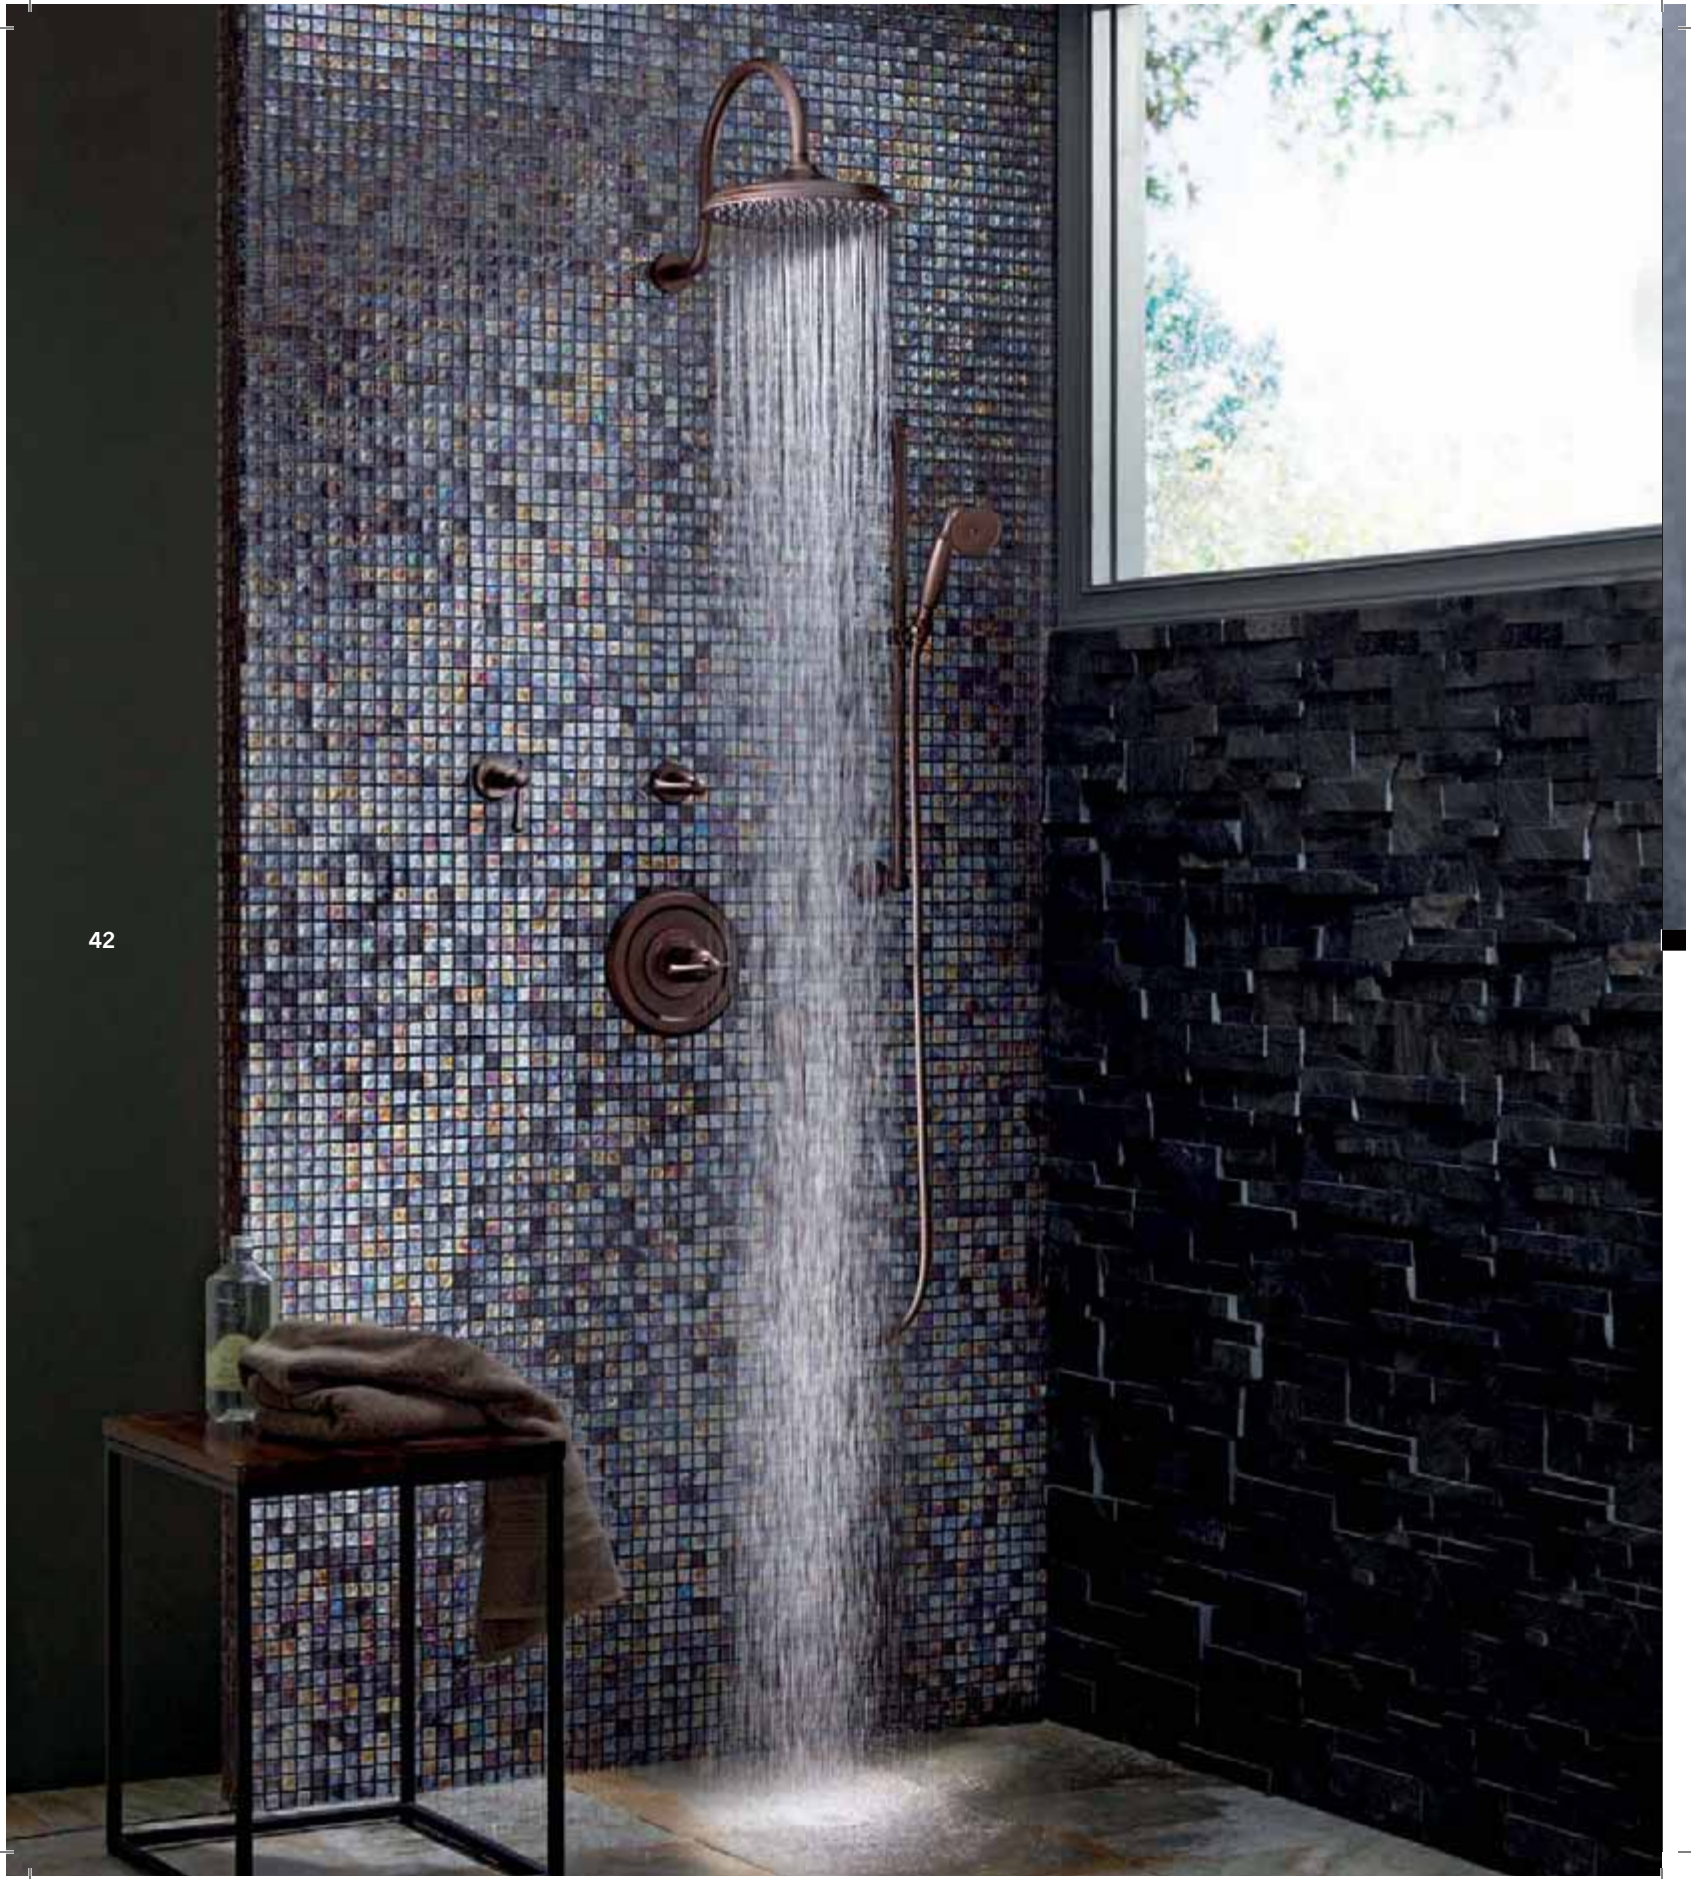

41

Opposite page: Glance® widespread faucet in chrome. **Above, left to right:** Glance spare tissue holder, robe hook and 18" towel bar all in ultra steel. **Left:** Glance wall mount faucet in chrome.