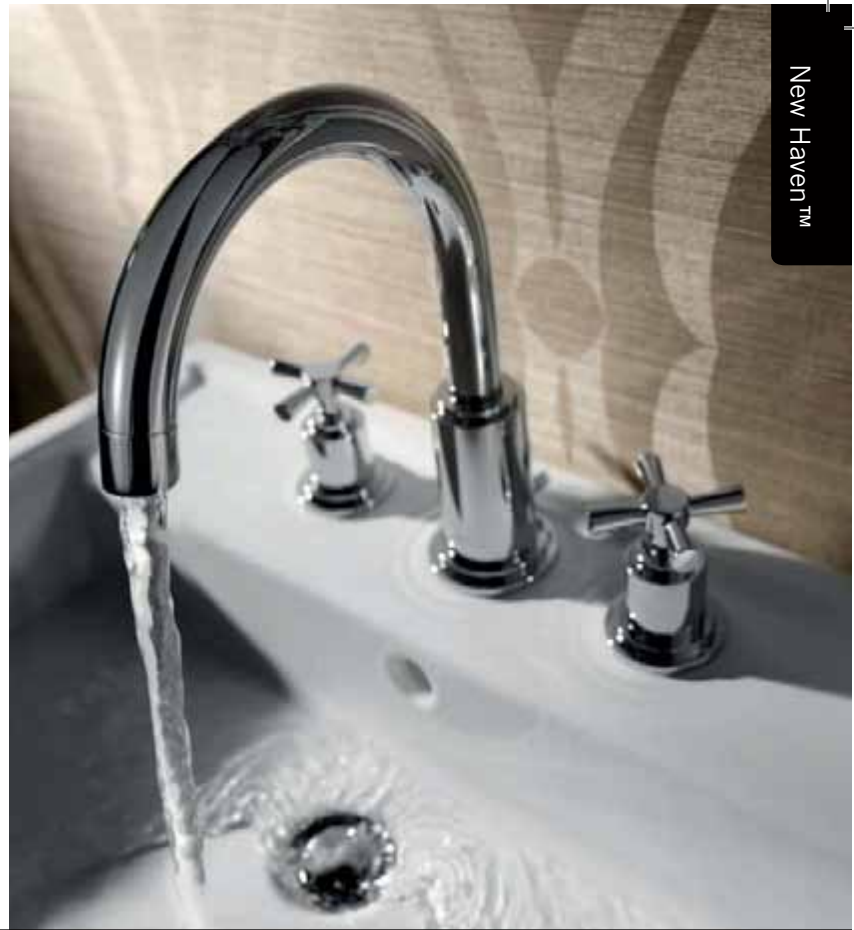

59

The New Haven™ Collection is influenced by traditional east coast interiors, but propels into the future with inventive single handle designs. This artistic design is perfect for renovated lofts, ranch and modern homes from the 1970's on, and is available in four finishes to revolutionize the old to the new.

Opposite page: New Haven widespread faucet with lever handles in chrome. **Above:** New Haven widespread faucet with cross handles in chrome. **Right, left to right:** New Haven towel ring and robe hook both in ultra steel. **Below, left to right:** Epic™ bidet with New Haven bidet faucet in brushed nickel, New Haven tissue holder in polished chrome.