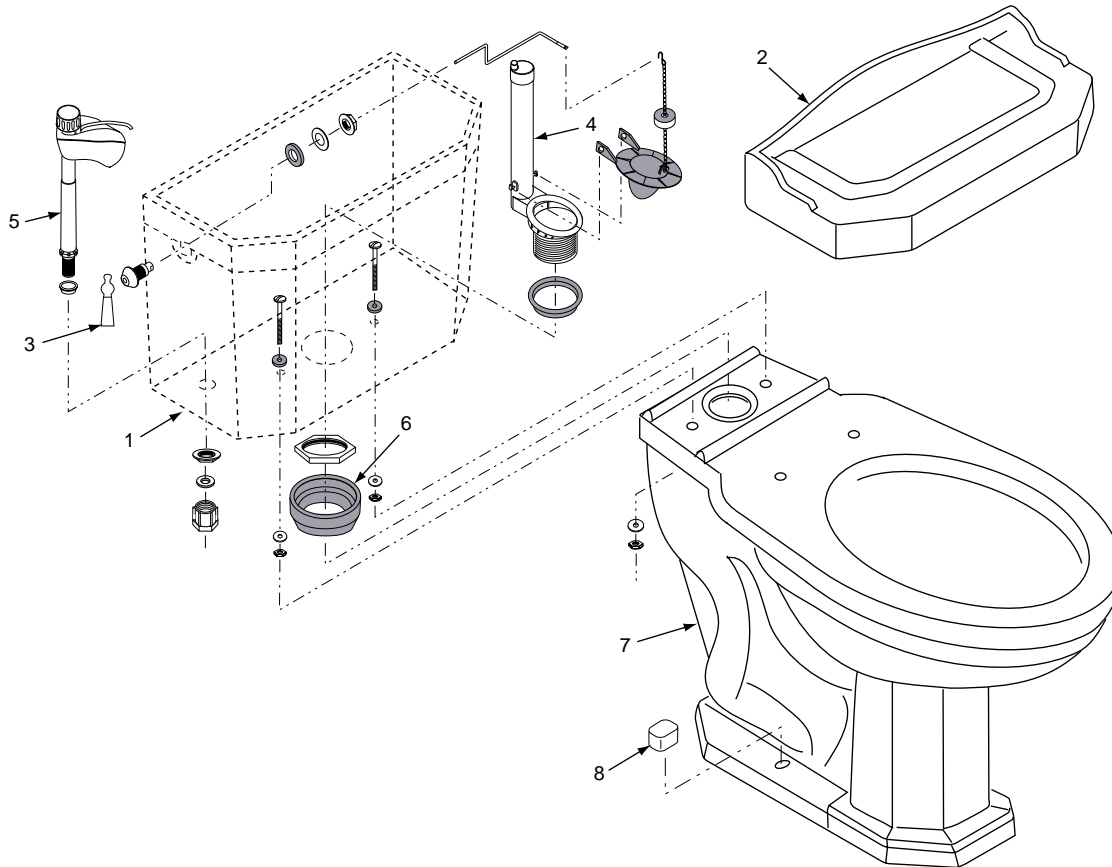

❑ **POMEZIA ELONGATED 2-PIECE TOILET, MODEL 9016X**

- 90150.00.001 Toilet complete with chrome trip lever
- 90152.00.001 Toilet complete with polished brass trip lever
- 90155.00.001 Toilet complete with brushed nickel trip lever

Index No.	Part Number	Description	Qty. Used	90160	90162	90165
1	41150.00.001	TANK ASSY, COMPLETE, W/CHROME TRIP LEVER	1	X		
	41152.00.001	TANK ASSY, COMPLETE, W/POL BRASS TRIP LEVER	1		X	
	41155.00.001	TANK ASSY, COMPLETE, W/BRUSHED NICKEL TRIP LEVER	1			X
2	80150.00.001	. COVER, TANK	1	X	X	X
3	81050.00.000	. TRIP LEVER ASSY, CHROME (W/BEZEL AND MTG HDWR)	1	X		
	81052.00.000	. TRIP LEVER ASSY, POL BRASS (W/BEZEL AND MTG HDWR)	1		X	
	81052.00.000	. TRIP LEVER ASSY, BRSH NICKEL (W/BEZEL AND MTG HDWR)	1			X
4	83020.00.000	. FLUSH VALVE ASSY (W/FLAPPER ASSY, GASKET AND NUT)	1	X	X	X
5		. WATER CONTROL ASSY (W/MTG HDWR)	1	X	X	X
6	170-C	. KIT, COUPLING, BOWL/TANK (W/GASKET AND MTG HDWR)	1	X	X	X
7	40150.00.001	BOWL, ELONGATED	1	X	X	X
8	82010.00.001	BOLT CAP	2	X	X	X