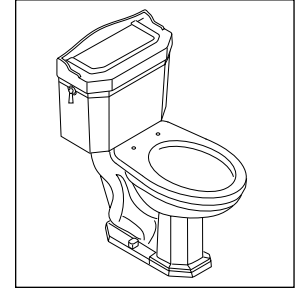

❑ **POMEZIA ELONGATED 2-PIECE TOILET, MODEL 9016X**

- 90150.00.001 Toilet complete with chrome trip lever
- 90152.00.001 Toilet complete with polished brass trip lever
- 90155.00.001 Toilet complete with brushed nickel trip lever

Index No.	Part Number	Description	Qty. Used	90160	90162	90165
1	41150.00.001	TANK ASSY, COMPLETE, W/CHROME TRIP LEVER	1	X		
	41152.00.001	TANK ASSY, COMPLETE, W/POL BRASS TRIP LEVER	1		X	
	41155.00.001	TANK ASSY, COMPLETE, W/BRUSHED NICKEL TRIP LEVER	1			X
2	80150.00.001	. COVER, TANK	1	X	X	X
3	81050.00.000	. TRIP LEVER ASSY, CHROME (W/BEZEL AND MTG HDWR)	1	X		
	81052.00.000	. TRIP LEVER ASSY, POL BRASS (W/BEZEL AND MTG HDWR)	1		X	
	81052.00.000	. TRIP LEVER ASSY, BRSH NICKEL (W/BEZEL AND MTG HDWR)	1			X
4	83020.00.000	. FLUSH VALVE ASSY (W/FLAPPER ASSY, GASKET AND NUT)	1	X	X	X
5		. WATER CONTROL ASSY (W/MTG HDWR)	1	X	X	X
6	170-C	. KIT, COUPLING, BOWL/TANK (W/GASKET AND MTG HDWR)	1	X	X	X
7	40150.00.001	BOWL, ELONGATED	1	X	X	X
8	82010.00.001	BOLT CAP	2	X	X	X