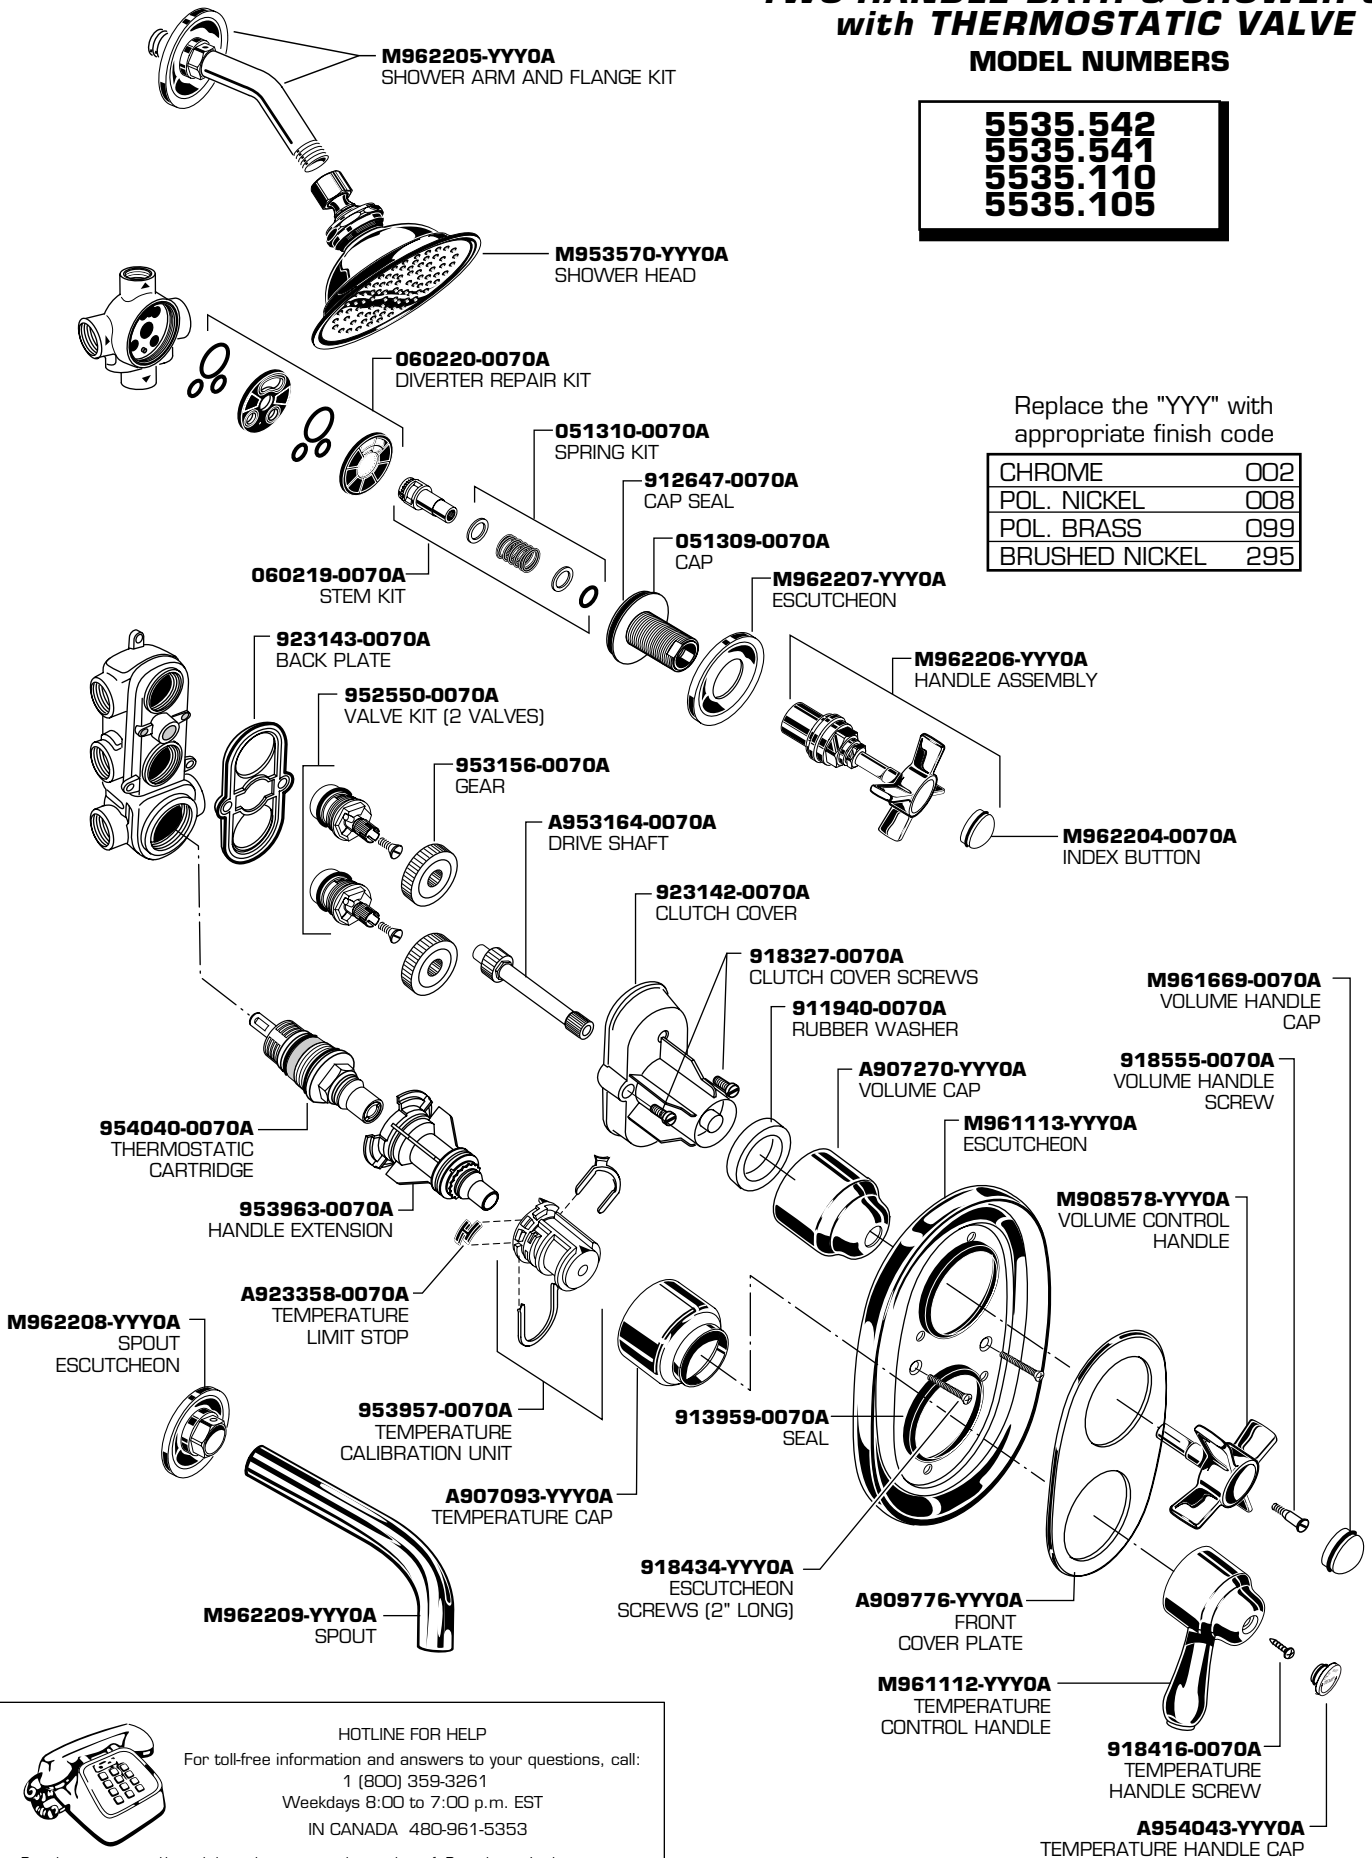

PORCHER®

REPRISE TWO-HANDLE BATH & SHOWER SET with THERMOSTATIC VALVE MODEL NUMBERS

5535.542
5535.541
5535.110
5535.105

Replace the "YYY" with appropriate finish code

CHROME	002
POL. NICKEL	008
POL. BRASS	099
BRUSHED NICKEL	295