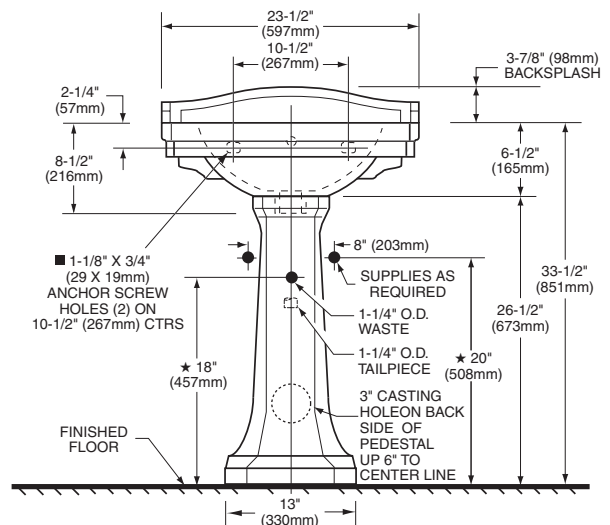

### Kit Components:

- 04458** Lavatory slab with 1-3/8" dia. holes on 7-3/4" (197mm) centers (for spread lavatory faucet only)
- 05550** Pedestal base only

### Nominal Dimensions:

23-1/2" x 18-1/4" x 37-3/8" (597 x 464 x 949mm)  
Backside of the pedestal open down from top of pedestal 14-1/4" (368mm) and china material up from the floor 11-3/4" (289mm) to floor

### Bowl Inside Dimensions:

17-1/4" (438mm) wide  
9-1/4" (235mm) front to back  
6-1/2" (165mm) depth

Fixture Dimensions conform to ANSI Standard  
A112.19.2M

IMPORTANT: Dimensions of fixtures are nominal and may vary within the range "P" tolerances established by ANSI Standard A112.19.2M. These measurements are subject to change or cancellation. No responsibility is assumed for use of superseded or voided pages.