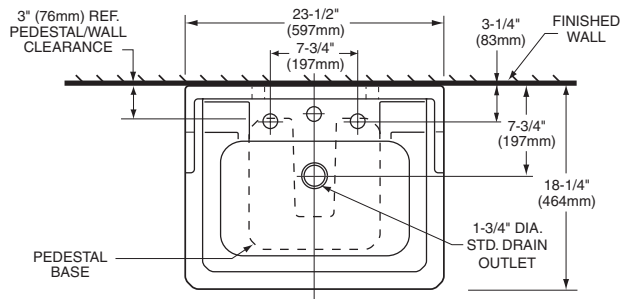

### Kit Components:

- 04458** Lavatory slab with 1-3/8" dia. holes on 7-3/4" (197mm) centers (for spread lavatory faucet only)
- 05550** Pedestal base only

### Nominal Dimensions:

23-1/2" x 18-1/4" x 37-3/8" (597 x 464 x 949mm)  
Backside of the pedestal open down from top of pedestal 14-1/4" (368mm) and china material up from the floor 11-3/4" (289mm) to floor

### Bowl Inside Dimensions:

17-1/4" (438mm) wide  
9-1/4" (235mm) front to back  
6-1/2" (165mm) depth

Fixture Dimensions conform to ANSI Standard  
A112.19.2M

IMPORTANT: Dimensions of fixtures are nominal and may vary within the range "P" tolerances established by ANSI Standard A112.19.2M. These measurements are subject to change or cancellation. No responsibility is assumed for use of superseded or voided pages.