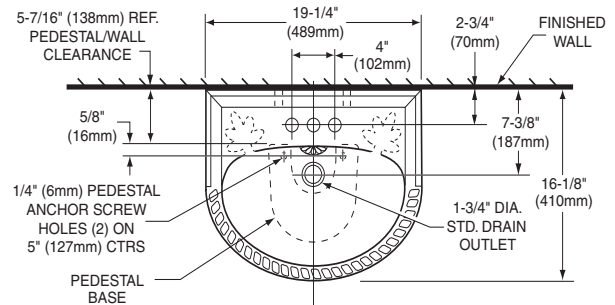

**AVAILABLE UNTIL
DECEMBER 31, 2007**

Kit Components:

- 20094** Lavatory slab with 1-1/4" dia. holes on 4" (102mm) centers
- 21080** Pedestal base only

Nominal Overall Dimensions:

19-1/4" x 16-1/8" x 31-1/2" (489 x 410 x 800mm)
32-5/8" (829mm) back ledge height
Backside of the pedestal open from top of pedestal to floor

Bowl Inside Dimensions:

16" (406mm) wide
9-3/4" (248mm) front to back
4-3/4" (121mm) depth

Fixture Dimensions conform to ANSI Standard A112.19.2M

To Be Specified

- Faucet:
- Faucet Finish:
- Supplies:
- 1-1/4" Trap:
- Nipple:

NOTES:

- ★ DIMENSIONS SHOWN FOR LOCATION OF SUPPLIES AND "P" TRAP ARE SUGGESTED.
- FOR REINFORCEMENT ONLY. TAKE ACTUAL DIMENSIONS FROM FIXTURE.
- SLAB/PEDESTAL ANCHORS AND MOUNTING FEATURES TO BE FURNISHED BY OTHERS.
- PROVIDE SUITABLE REINFORCEMENT FOR ALL WALL SUPPORTS.
- FITTINGS NOT INCLUDED AND MUST BE ORDERED SEPARATELY.
- INSTALLATION INSTRUCTIONS SUPPLIED WITH LAVATORY.

IMPORTANT: Dimensions of fixtures are nominal and may vary within the range "P" tolerances established by ANSI Standard A112.19.2M. These measurements are subject to change or cancellation. No responsibility is assumed for use of superseded or voided pages.