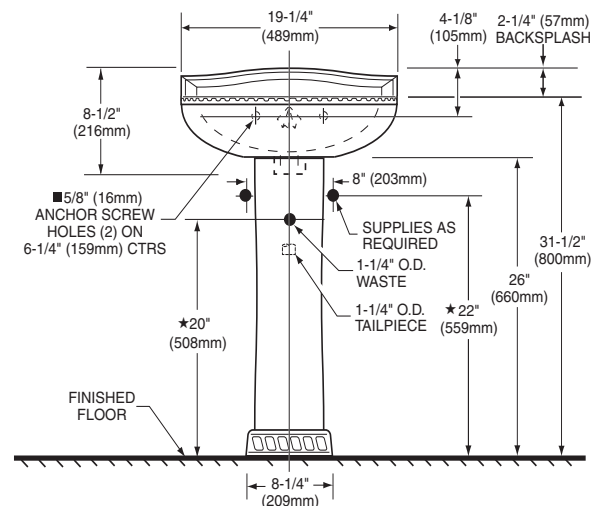

**AVAILABLE UNTIL
DECEMBER 31, 2007**

Kit Components:

- 20094** Lavatory slab with 1-1/4" dia. holes on 4" (102mm) centers
- 21080** Pedestal base only

Nominal Overall Dimensions:

19-1/4" x 16-1/8" x 31-1/2" (489 x 410 x 800mm)
32-5/8" (829mm) back ledge height
Backside of the pedestal open from top of pedestal to floor

Bowl Inside Dimensions:

16" (406mm) wide
9-3/4" (248mm) front to back
4-3/4" (121mm) depth

Fixture Dimensions conform to ANSI Standard A112.19.2M

To Be Specified

- Faucet:
- Faucet Finish:
- Supplies:
- 1-1/4" Trap:
- Nipple:

NOTES:

- ★ DIMENSIONS SHOWN FOR LOCATION OF SUPPLIES AND "P" TRAP ARE SUGGESTED.
- FOR REINFORCEMENT ONLY. TAKE ACTUAL DIMENSIONS FROM FIXTURE.
- SLAB/PEDESTAL ANCHORS AND MOUNTING FEATURES TO BE FURNISHED BY OTHERS.
- PROVIDE SUITABLE REINFORCEMENT FOR ALL WALL SUPPORTS.
- FITTINGS NOT INCLUDED AND MUST BE ORDERED SEPARATELY.
- INSTALLATION INSTRUCTIONS SUPPLIED WITH LAVATORY.

IMPORTANT: Dimensions of fixtures are nominal and may vary within the range "P" tolerances established by ANSI Standard A112.19.2M. These measurements are subject to change or cancellation. No responsibility is assumed for use of superseded or voided pages.