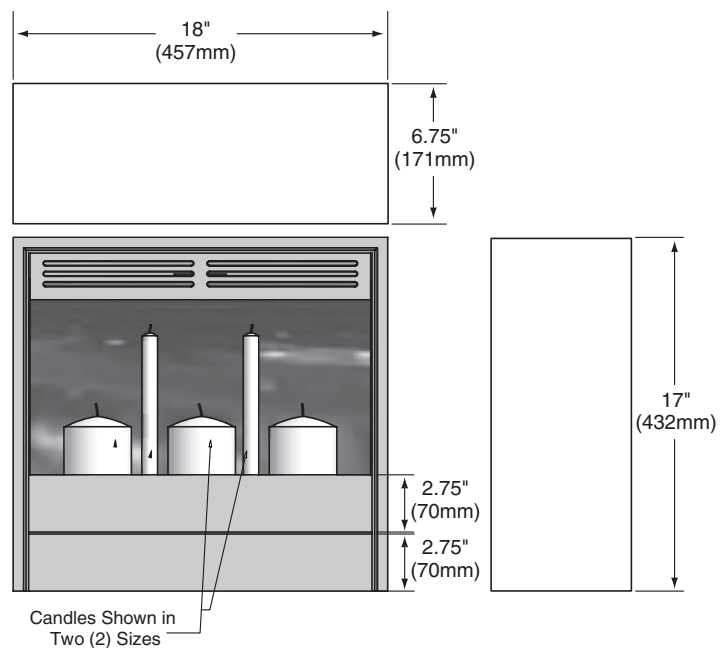

TETSU SERIES CANDLE BOX/AROMA THERAPY CENTER, MODEL 95210

- Aroma therapy center creates the spa experience
- Stainless steel curved inside liner deflects light to add dramatic and warm light effect
- Bottom pull out drawer acts as storage for candles and matches
- Ventilation top plate flips down to access and place scented oil onto metal aroma therapy crucible
- Stainless steel base plate acts as a candle plinth for placing candles and/or decorative rocks, and removes for easy cleaning
- Vinyl based top coat with antimicrobial properties add durability
- Pre-assembled unit allows for quick installation
- Available in natural wood Mozambique (690) veneer from Africa, classic Asian Bamboo (680) and Wenge (610) finish that can work in any spa environment

Nominal Dimensions:

18" x 6-3/4" x 17"
(457 x 171 x 432mm)

To Be Specified

Finish:

IMPORTANT: Dimensions of fixtures are nominal and may vary within the range of tolerances.
These measurements are subject to change or cancellation.
No responsibility is assumed for use of superseded or voided pages.