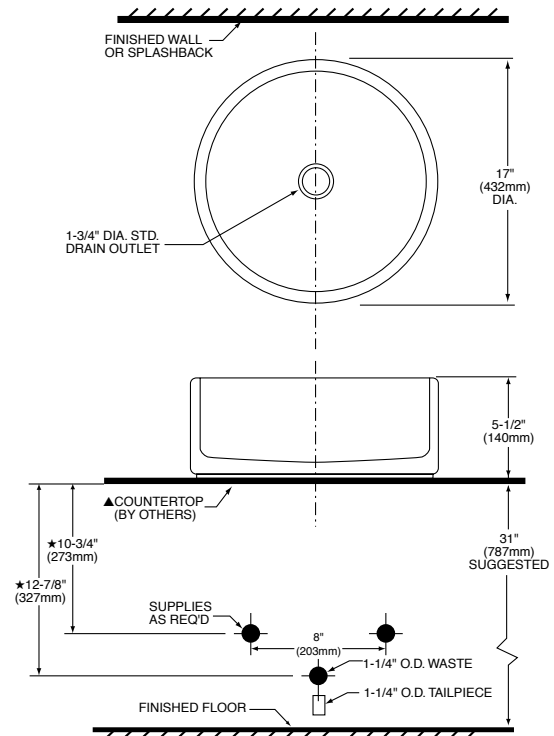

### Nominal Dimensions:

- 17" (432mm) top diameter
- 5-1/2" (140mm) above counter height
- 4-3/8" (111mm) inside bowl depth

### Bowl Inside Dimensions:

- 15-1/4" (387mm) diameter
- 4-3/8" (111mm) depth

Shown with Alfiere® faucet (5415.501.002)

**CAUTION: Do not over-tighten. THE NUT ON THE DRAIN SET SHOULD BE FINGER TIGHTENED AND THEN TURNED NO MORE THAN ONE ADDITIONAL TURN.** Silicone or a series of rubber gaskets will be used to create a water tight seal. The metal surfaces of the drain set should never come in contact with the glass (Doing so can cause stresses to build in the glass, which could later crack the glass).

IMPORTANT: Dimensions of fixtures are nominal and may vary within a range of tolerances. These measurements are subject to change or cancellation. No responsibility is assumed for use of superseded or voided pages.